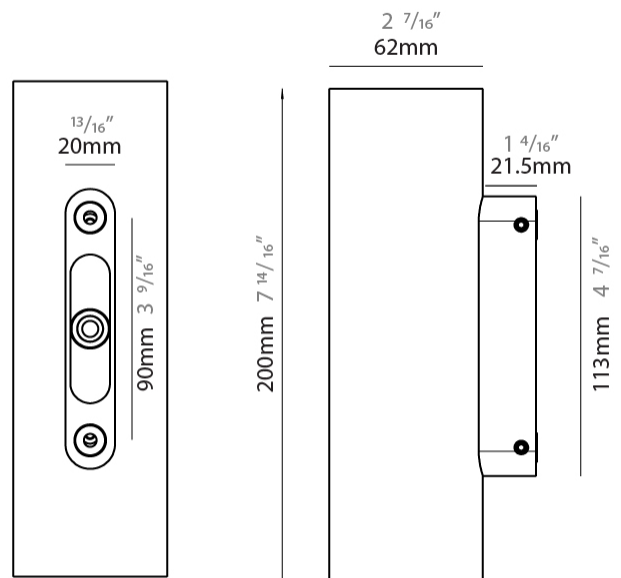

1. To build a product code in our configurator select the specify button on the base model # product page
2. To build a manual product code on this datasheet choose from the options listed below in blue font and add the suffix to the base model #

GENERAL

Series: Tracer
Subseries: Tracer 60
Brand: Unonovesette
Division: Exterior
Mounting Type: Surface
Mounting Location: Wall
Subcategory: Wall Effect

PHYSICAL

Shape: Cylinder
Diameter (mm): 62
Diameter (in): 2 7/16
Height (mm): 200
Depth (mm): 83.5
Height (in): 7 7/8
Depth (in): 3 5/16
Light Distribution: Direct / Indirect
Weight (kg): 1.35
Weight (lbs): 2.98
Diffuser: Extra clear tempered glass 2mm
Fixture Finish: WHI / BLK / ASB
Fixture Material: Brass
Cable Details: 350mm NS20N PCP 2x0.5 mm2

ELECTRICAL

Lamp Type: LED
Input Wattage (W): 12.5
Total Output Wattage (W): 10
Dimming: Non-Dimming / Phase Dimming (120Vac only) / 0-10V Dimming
Driver Included: No
Driver Location: Remote
Driver Type: Constant Voltage - 120 / 277
Driver Class: Class 2
Input Voltage (V): 120 - 277
Output Voltage (V): 24

LED

Color Temperature (°K): 2700 / 3000 / 4000
Max. Delivered Lumen (lm): 1030 (3000K)
CRI: >90 CRI
Lamp Life (hrs): 100000
Upon Request: Dim to Warm

OPTICAL

Optic®: 1010 / 1030 / 1050 / 101045 / 3030 / 3050 / 301045 / 5050 / 501045 / 10451045

RATINGS AND CERTIFICATIONS

Certified By: Certified for North American Standards
IP rating: IP66
IK Rating: IK08